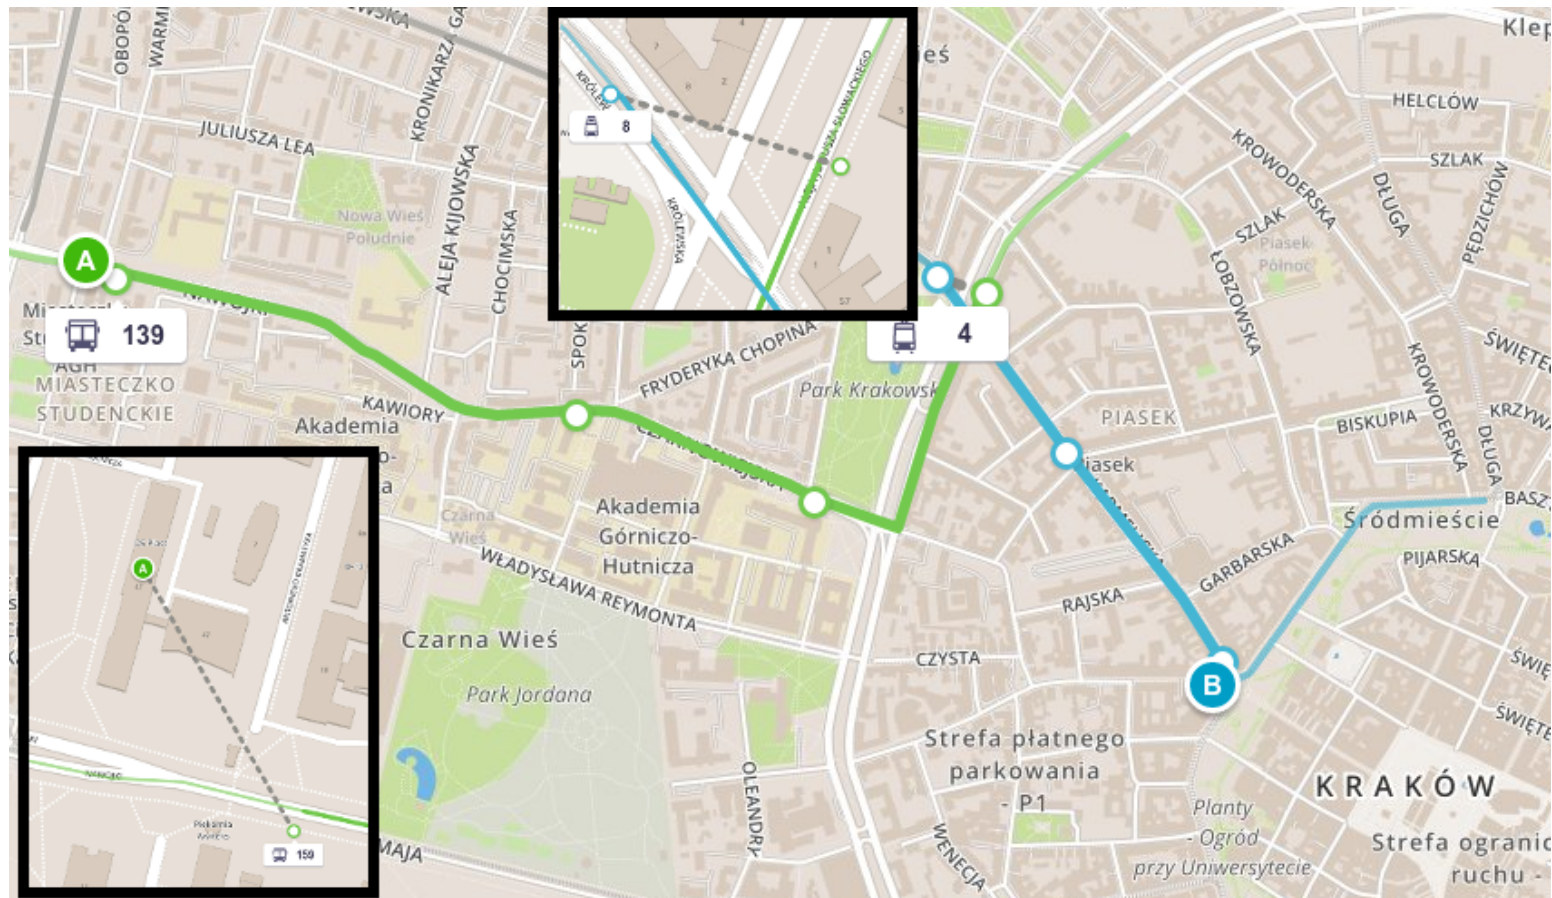

The Piast Student Hotel – the City Centre

1. go from the hotel to the "Miasteczko Studenckie AGH" bus stop as indicated above
2. take bus #139 (towards the "Kombinat" bus stop) or #501 (towards the "Bulwarowa" bus stop)
3. get off at the "Plac Inwalidów" bus stop
4. cross the street to the train stop as indicated above (from green to blue circle)
5. take tram #13 towards the "Nowy Bieżanów" or #8 towards "Borek Fałęcki" or #4 towards "Wzgórza Krzesławickie" or #14 towards "Wzgórza Krzesławickie"
6. get off at the "Teatr Bagatela" (2nd) tram stop

Link to this route navigation in "Jakdojade" – travel planning tool for public transport in Kraków