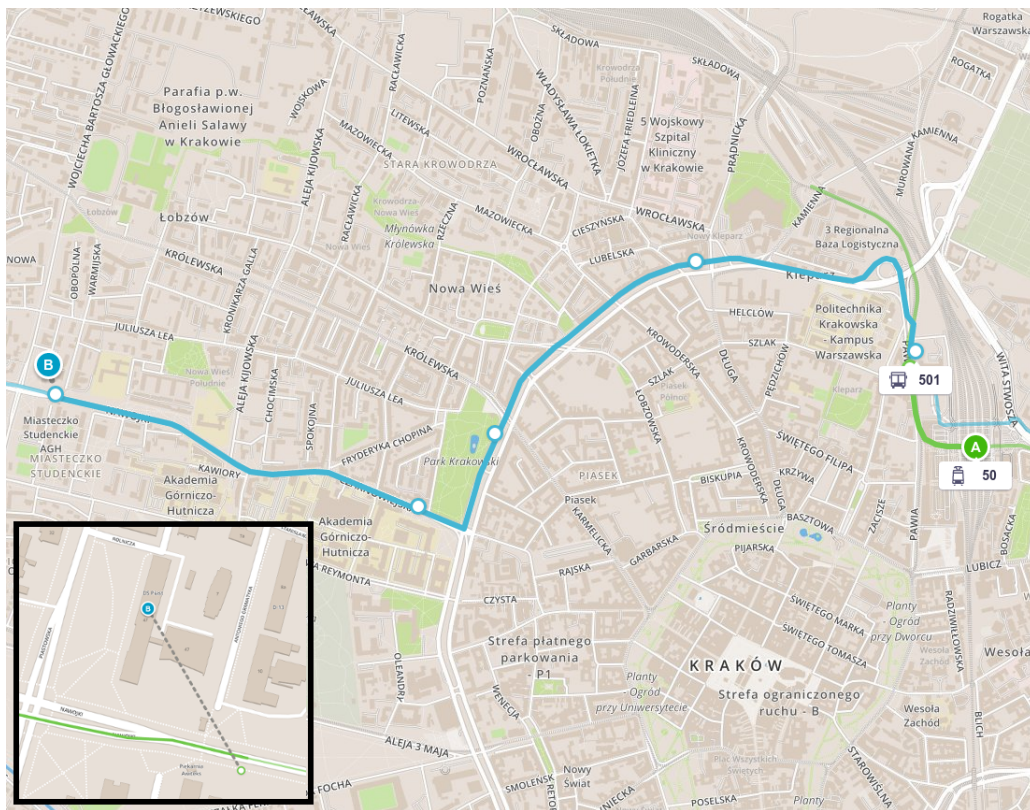

Kraków Główny Railway Station – The Piast Student Hotel

1. from the "Dworzec Główny Tunel" tram stop take tram #50 towards "Krowodrza Górka"
2. get off at the "Politechnika" (1st) tram stop
3. take bus #501 (towards the "Chelmońskiego Pętla" bus stop) or #208 (towards the "Kraków Airport" bus stop) or #511 (towards the "Przybyszewskiego" bus stop)
4. get off at the "Miasteczko Studenckie AGH" bus stop
5. get to the point "B" (the Piast Hotel) as indicated

Link to this route navigation in "Jakdojade" – travel planning tool for public transport in Kraków