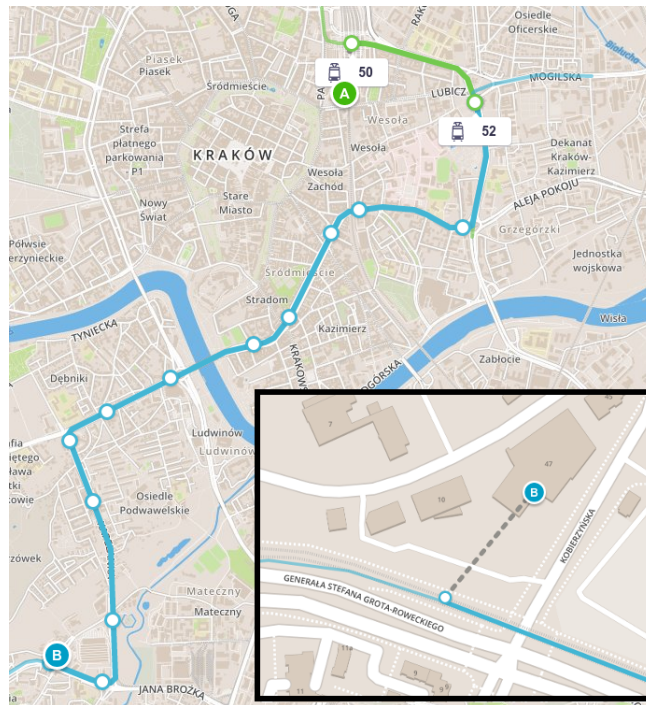

# Kraków Główny Railway Station – The Sympozjum Hotel

1. from the main hall of the train station go towards the shopping mall ("Galeria Krakowska") to the "Dworzec Główny Tunel" tram stop (on the **left**, going from the train station)
2. take tram #50 towards the "Kurdwanów" tram stop
3. get off at the "Rondo Mogilskie" (1st) tram stop
4. take tram #52 towards the "Czerwone Maki P&R" tram stop
5. get off at the "Grota-Roweckiego" (12th) tram stop
6. get to the point "B" (the Sympozjum Hotel) as indicated

Link to this route navigation in "Jakdojade" – travel planning tool for public transport in Kraków