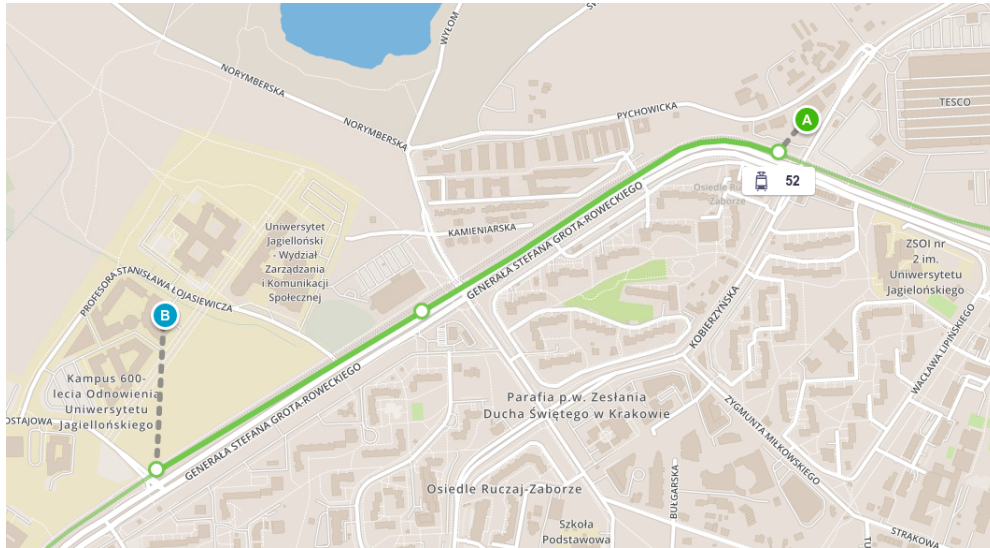

# The Sympozjum Hotel – Faculty of Physics, Astronomy and Applied Computer Science of the JU

1. from the hotel (point "A") go to the "Grota–Roweckiego" tram stop
2. take tram #52 or #18 or #11 towards the "Czerwone Maki P&R" tram stop
3. get off at the "Ruczaj" (2nd) tram stop
4. get to the point "B" as indicated

Link to this route navigation in "Jakdojade" – travel planning tool for public transport in Kraków